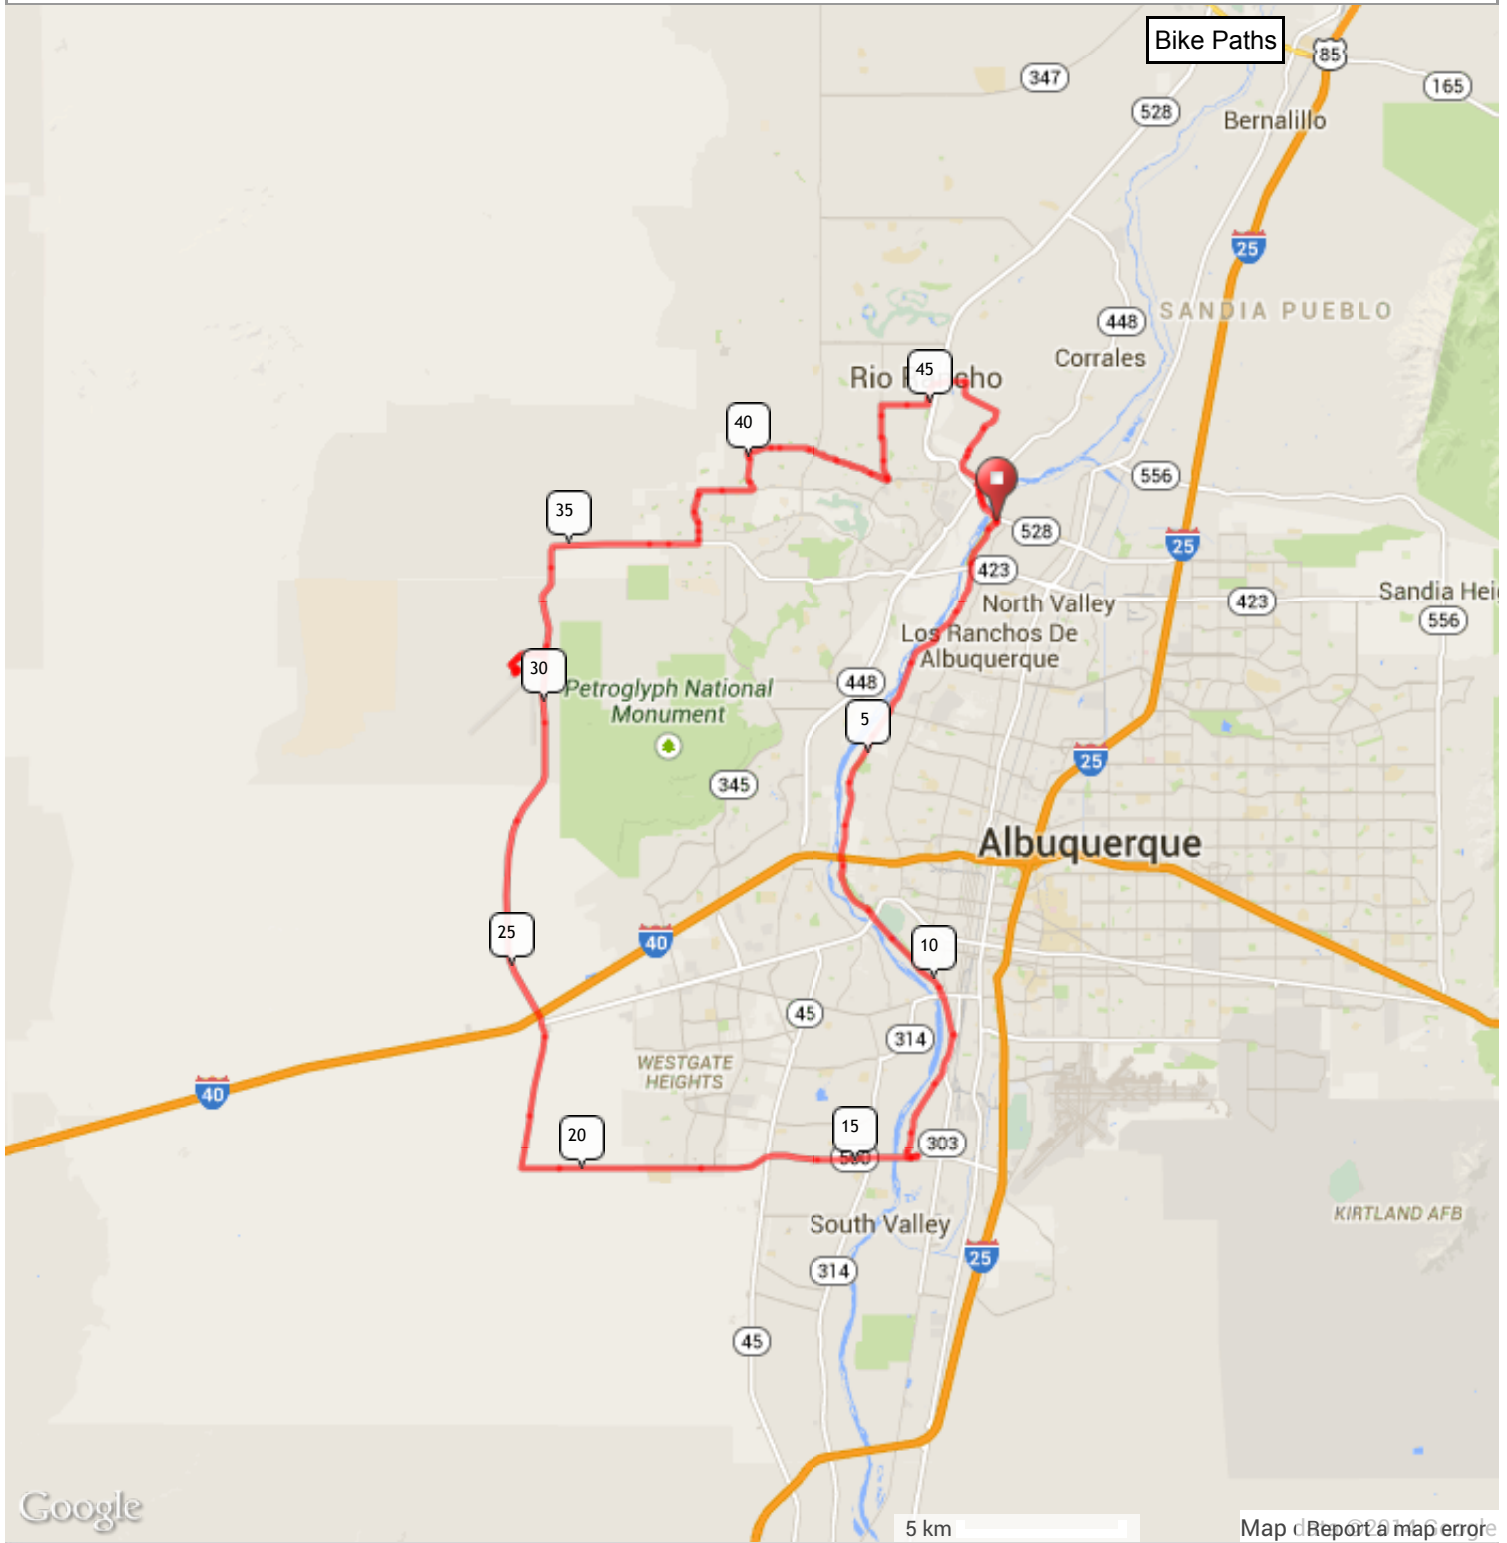

West Mesa Loop

49.5 mi, +1281 / -1281 ft

Google

Map data © OpenStreetMap contributors, Imagery © Mapbox