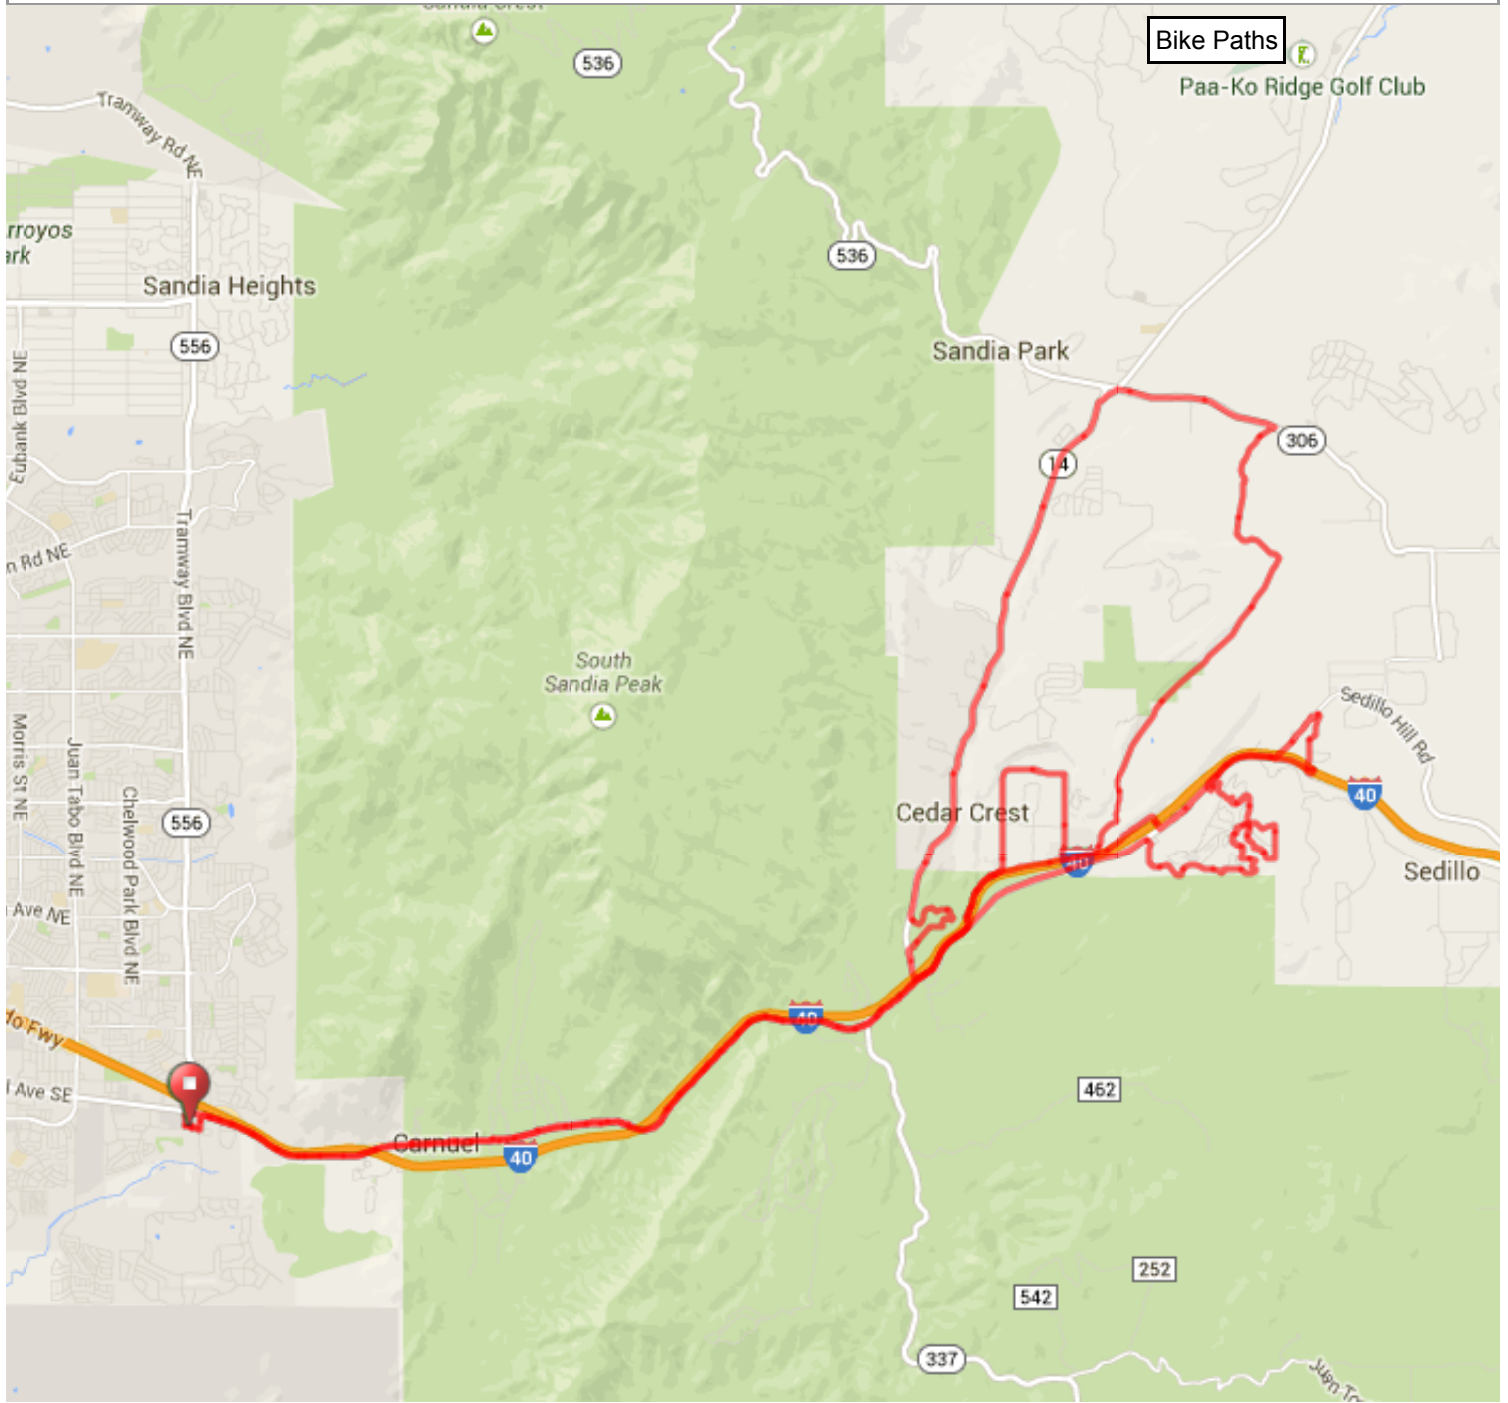

# Twisty Up and Down Ride

45.5 mi, +3237 / -3242 ft

Google

2 km

Map data © Report a map error