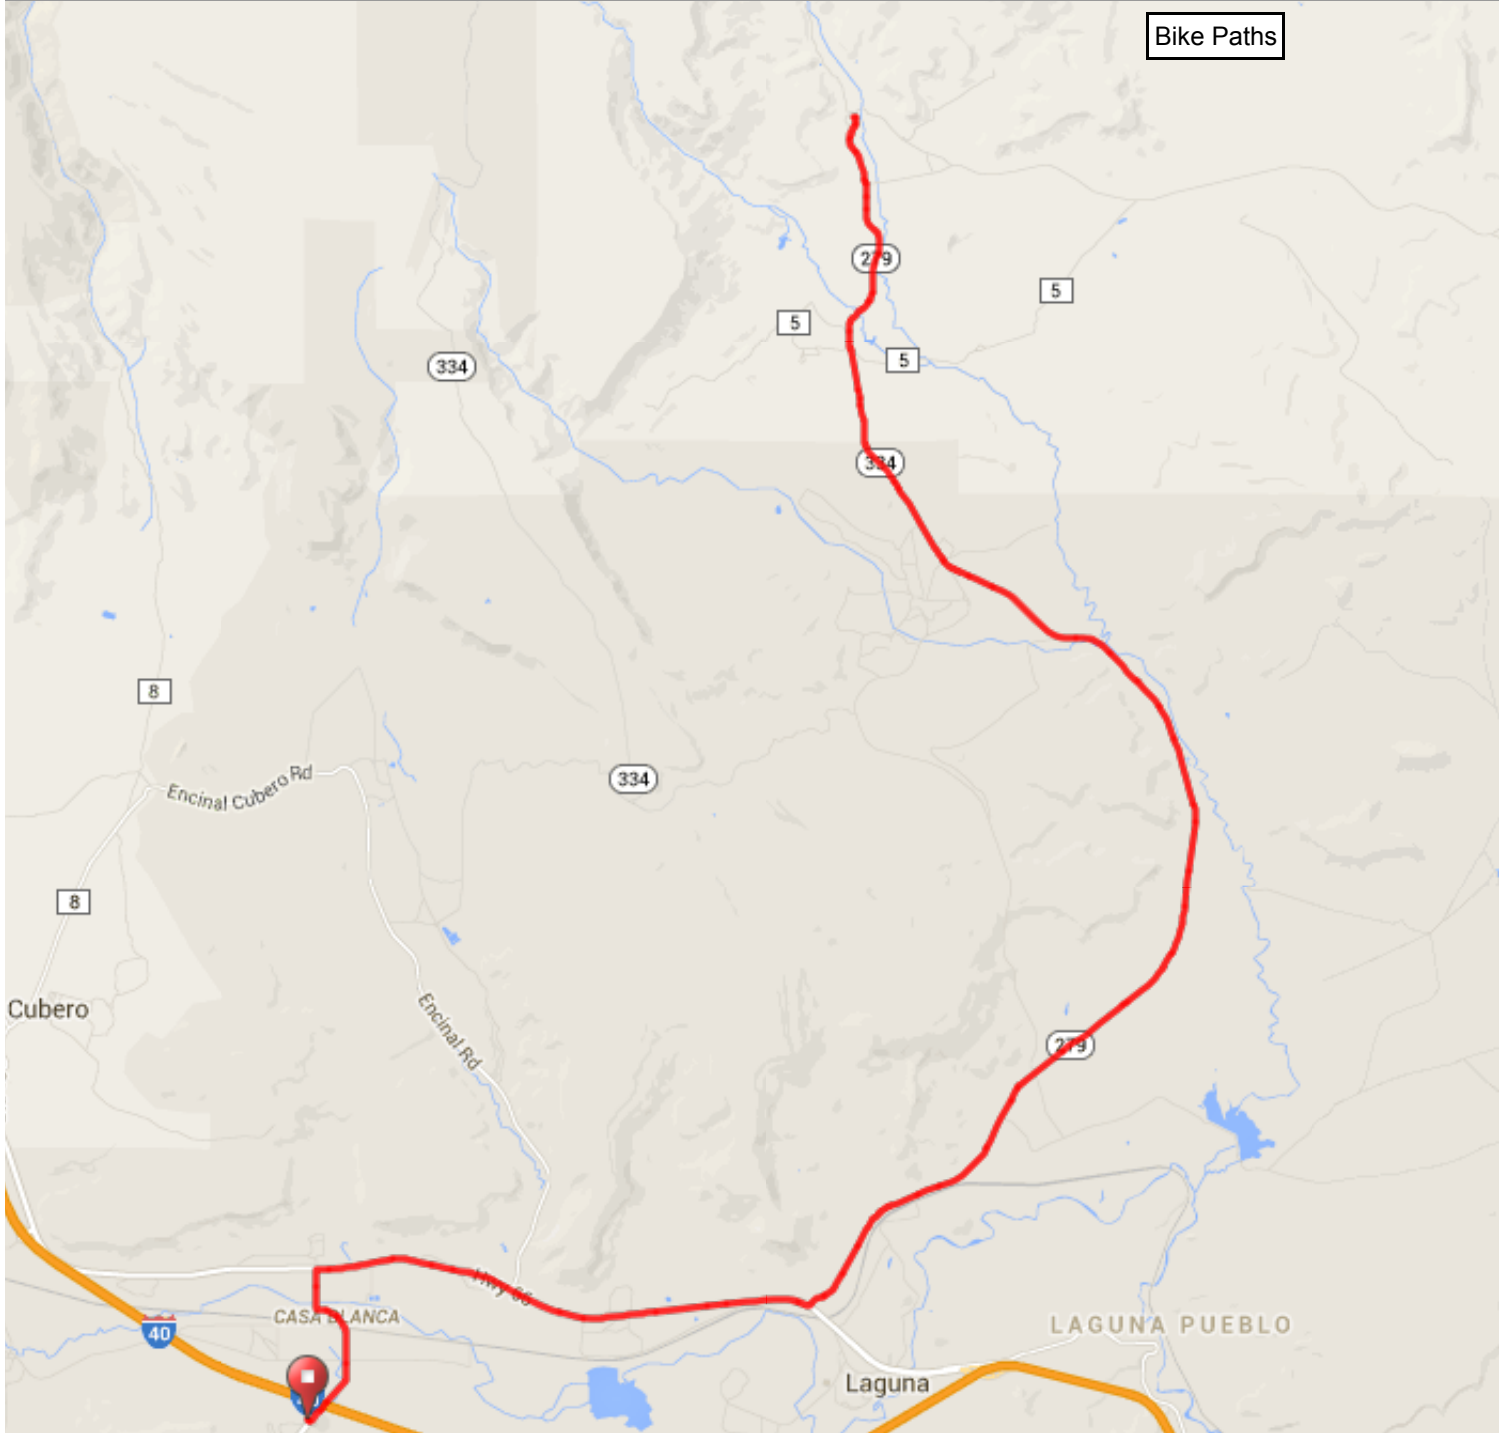

Seboyeta Out and Back 40.6 mi, +1458 /-1456 ft

Bike Paths

Google

2 km

Map | Report a map error