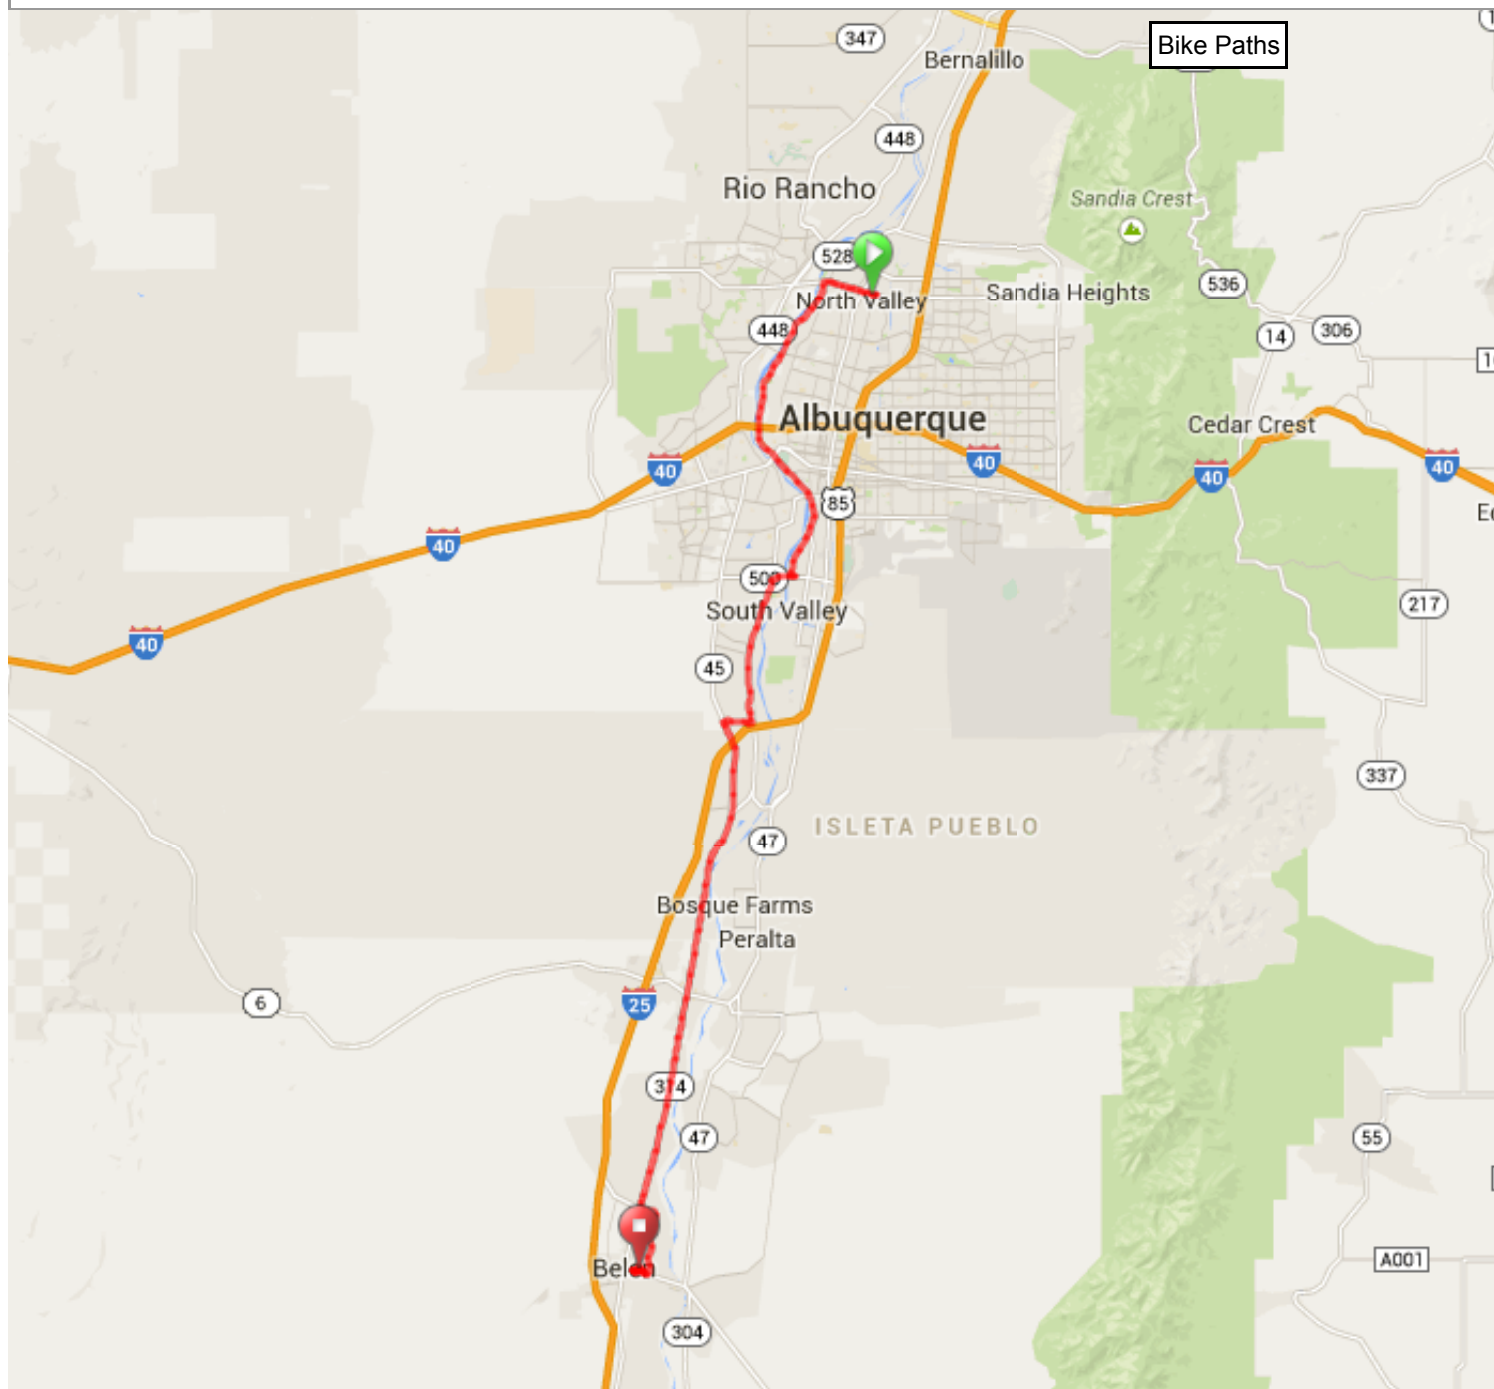

**Ride the Rail Runner**

45.3 mi, +148 / -338 ft

Google

10 km

Map | Report a map error