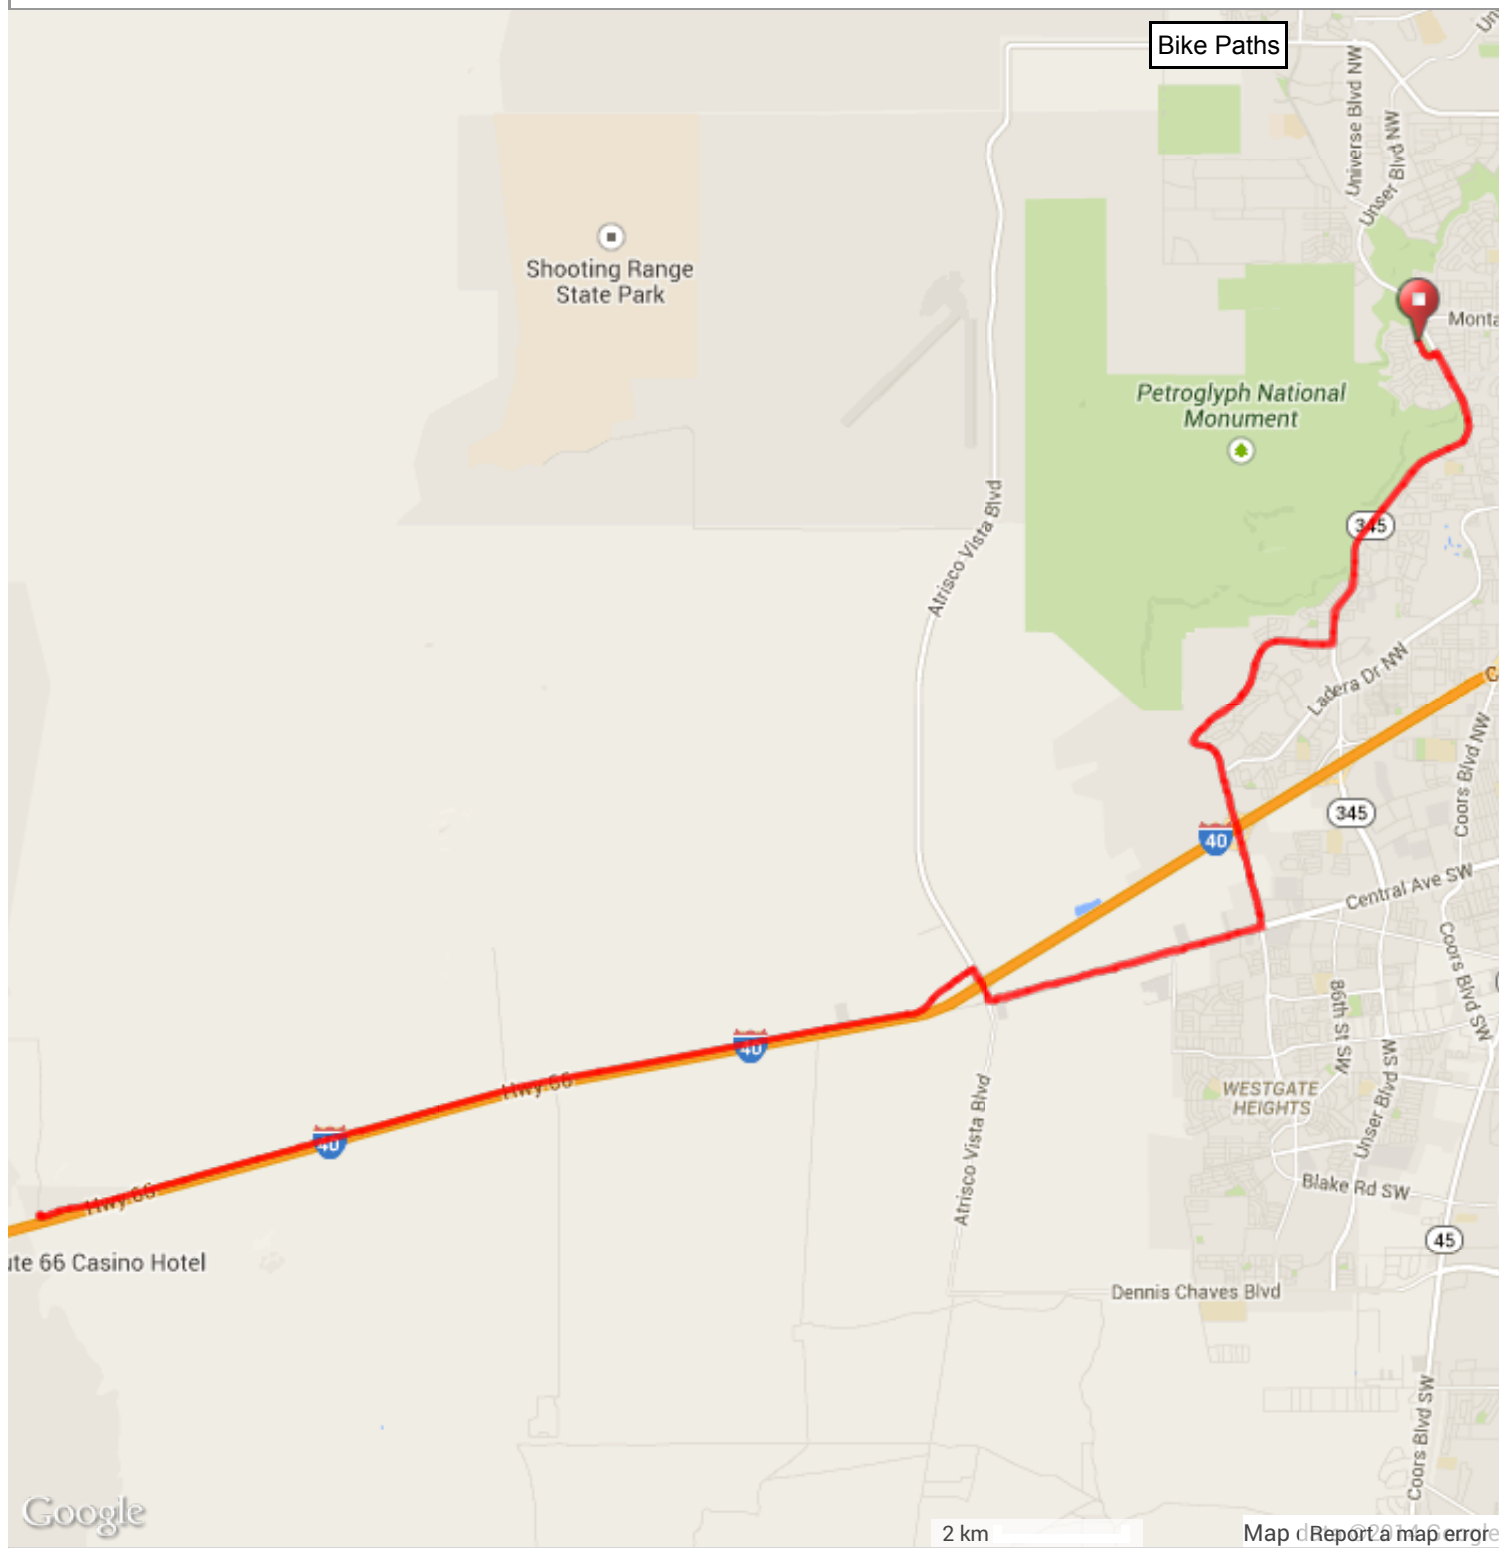

# Ride to Rio Puerco

37.8 mi, +1939 / -1938 ft

Google

2 km

Map | Report a map error