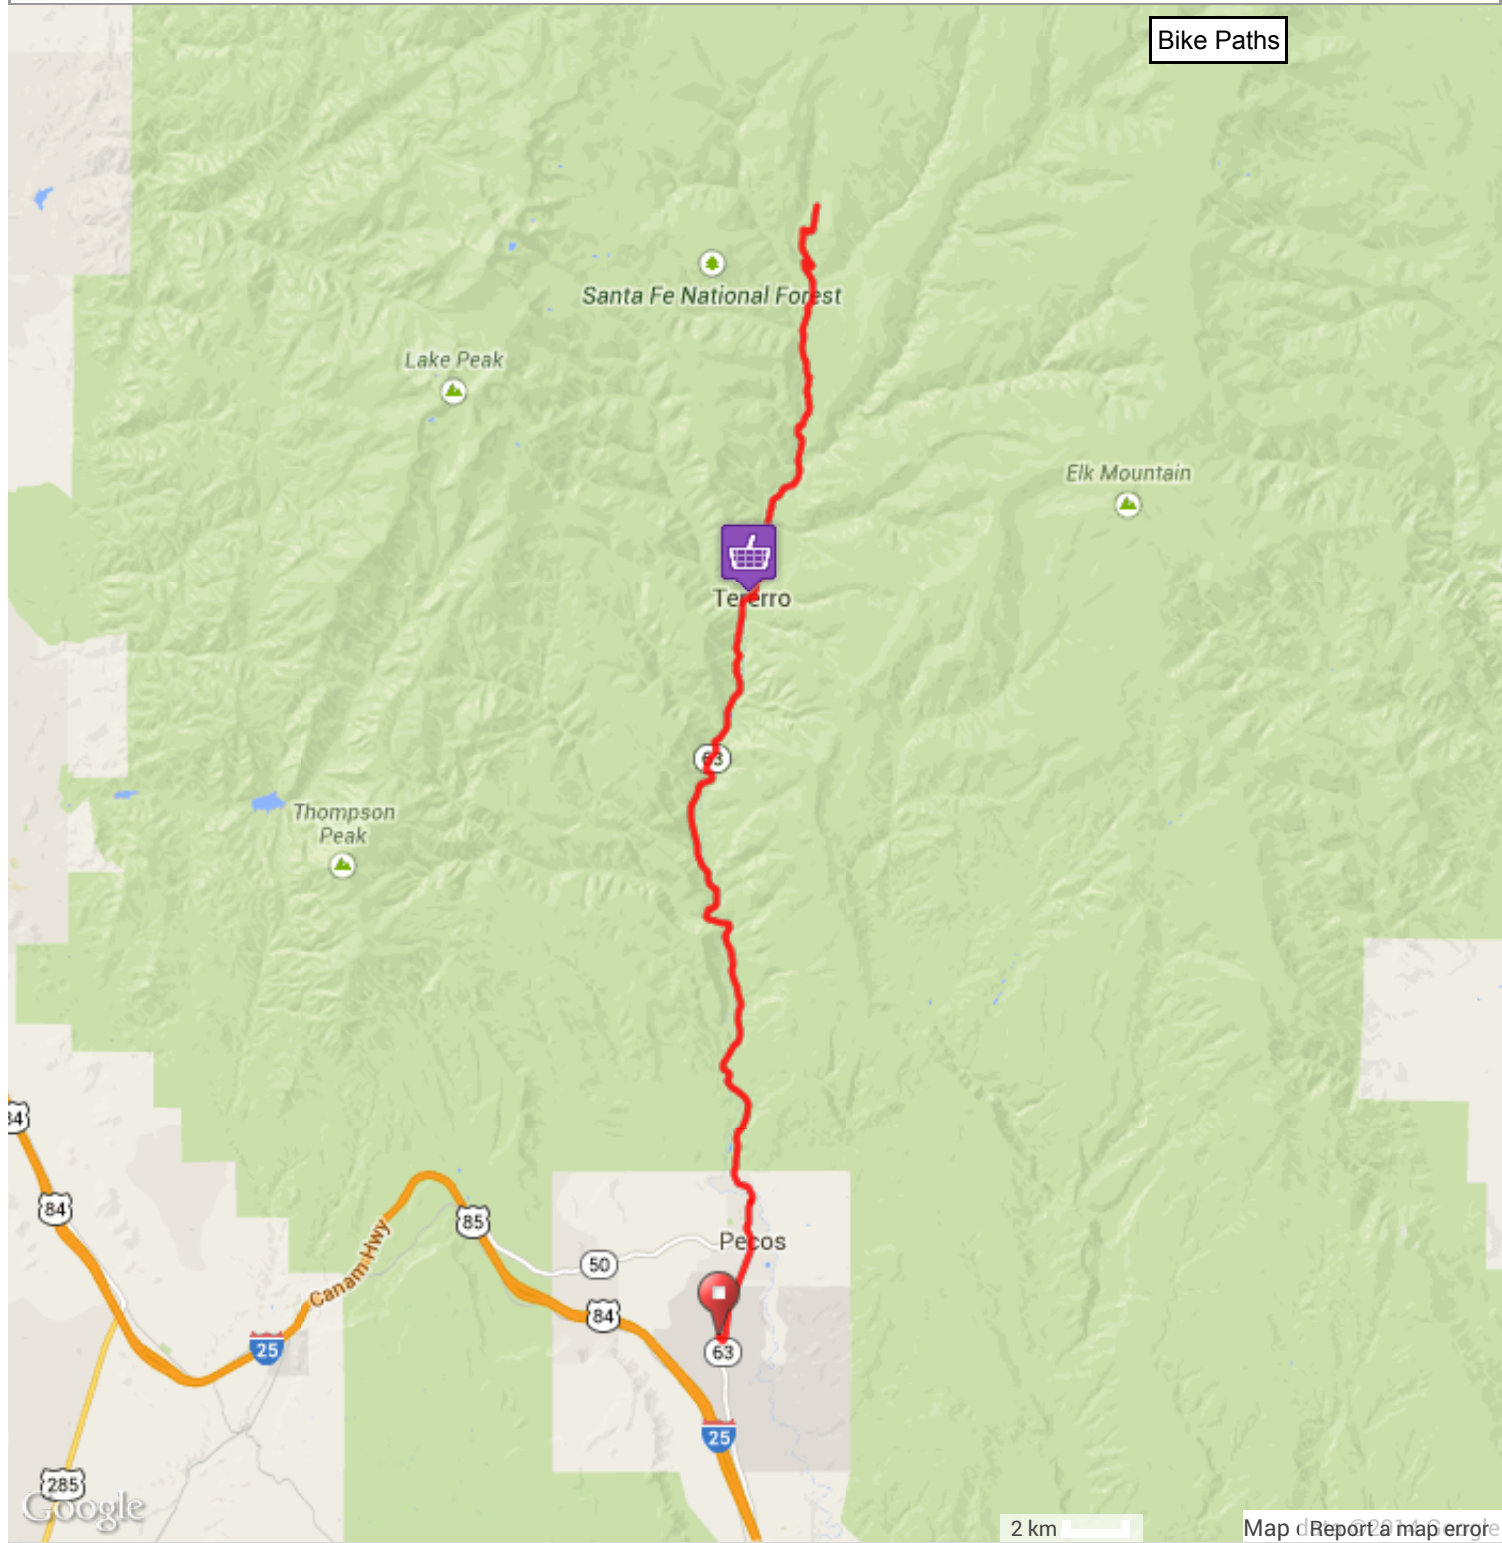

Pecos Canyon

48.5 mi, +3600 /-3600 ft

Bike Paths

8550 feet

7713

6880

0.0 4.6 9.1 13.7 18.2 22.8 27.4 31.9 36.5 41.0 45.6 miles