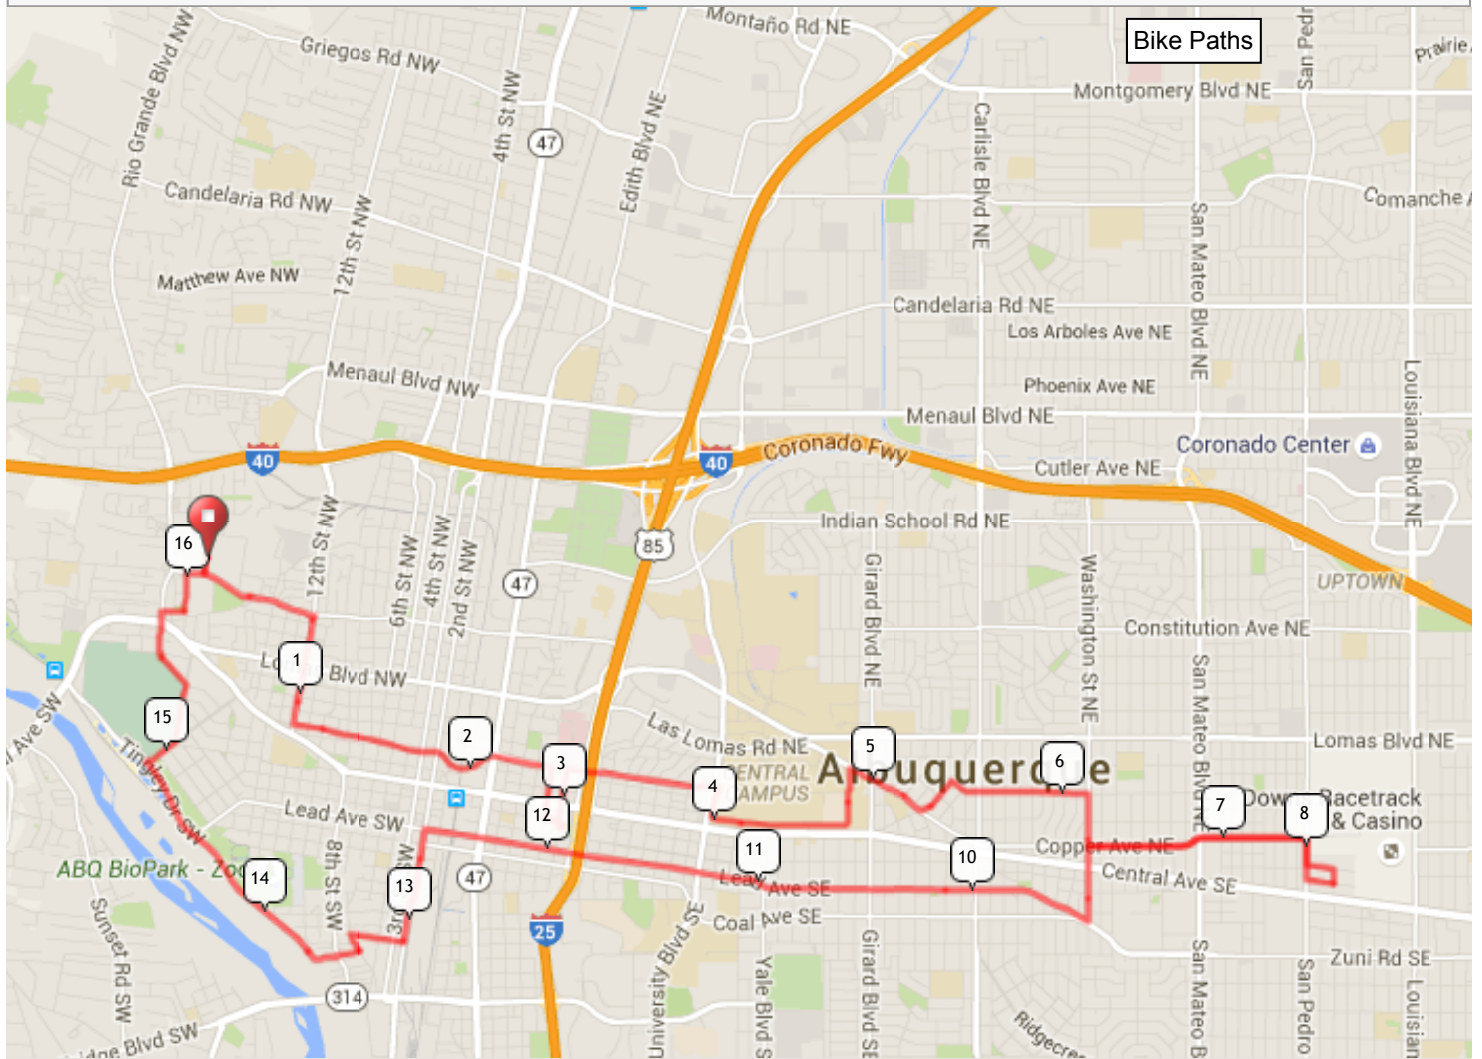

### Historic Albuquerque

16.2 mi, +447 /-447 ft

Ride With GPS · <http://ridewithgps.com>