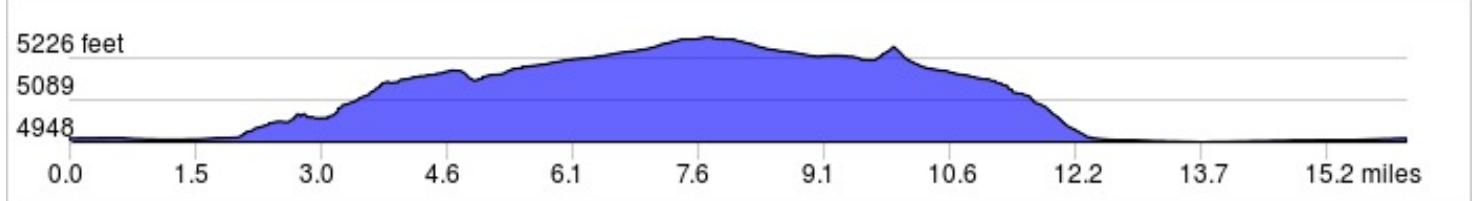

### Historic Albuquerque

16.2 mi, +447 /-447 ft

Ride With GPS · <http://ridewithgps.com>