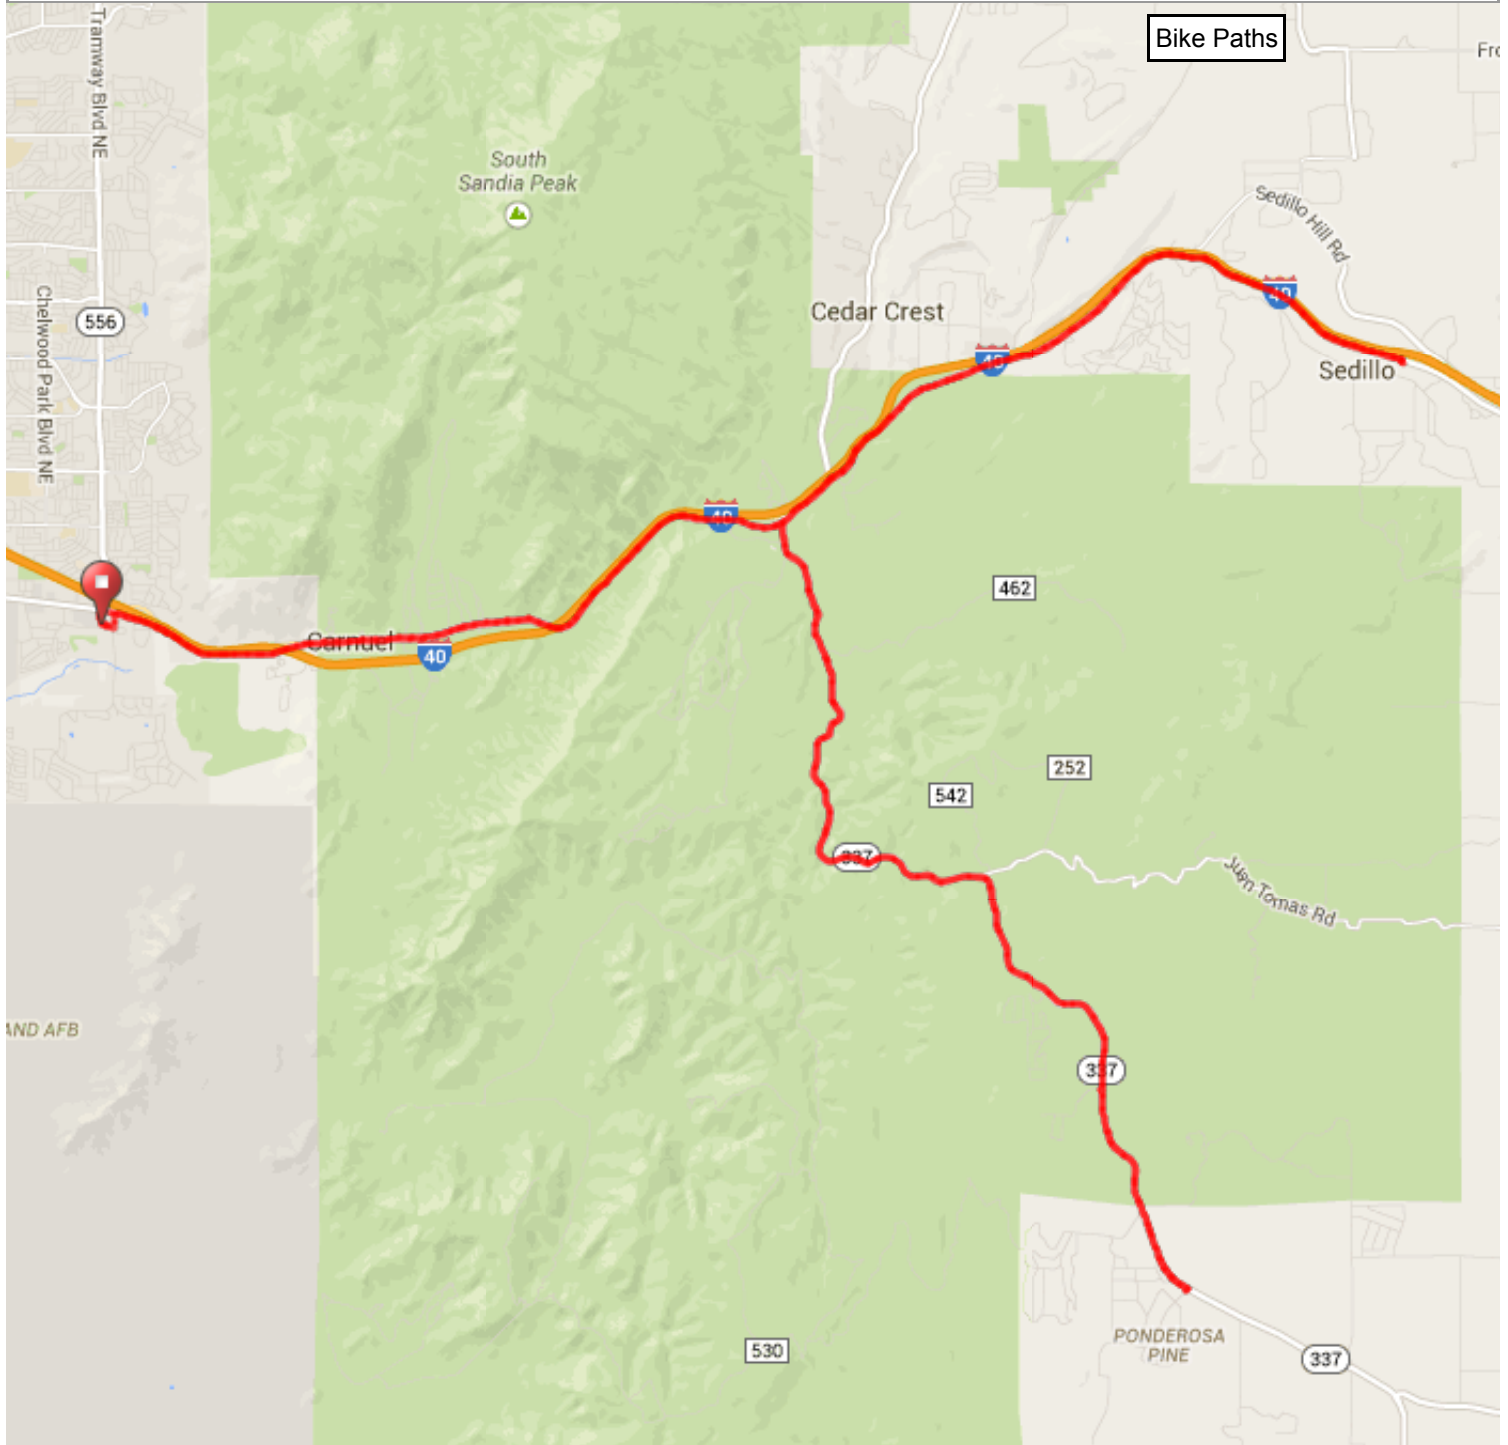

East Mountains Up and Down

46.8 mi, +3219 / -3225 ft

Google

2 km

Map | Report a map error