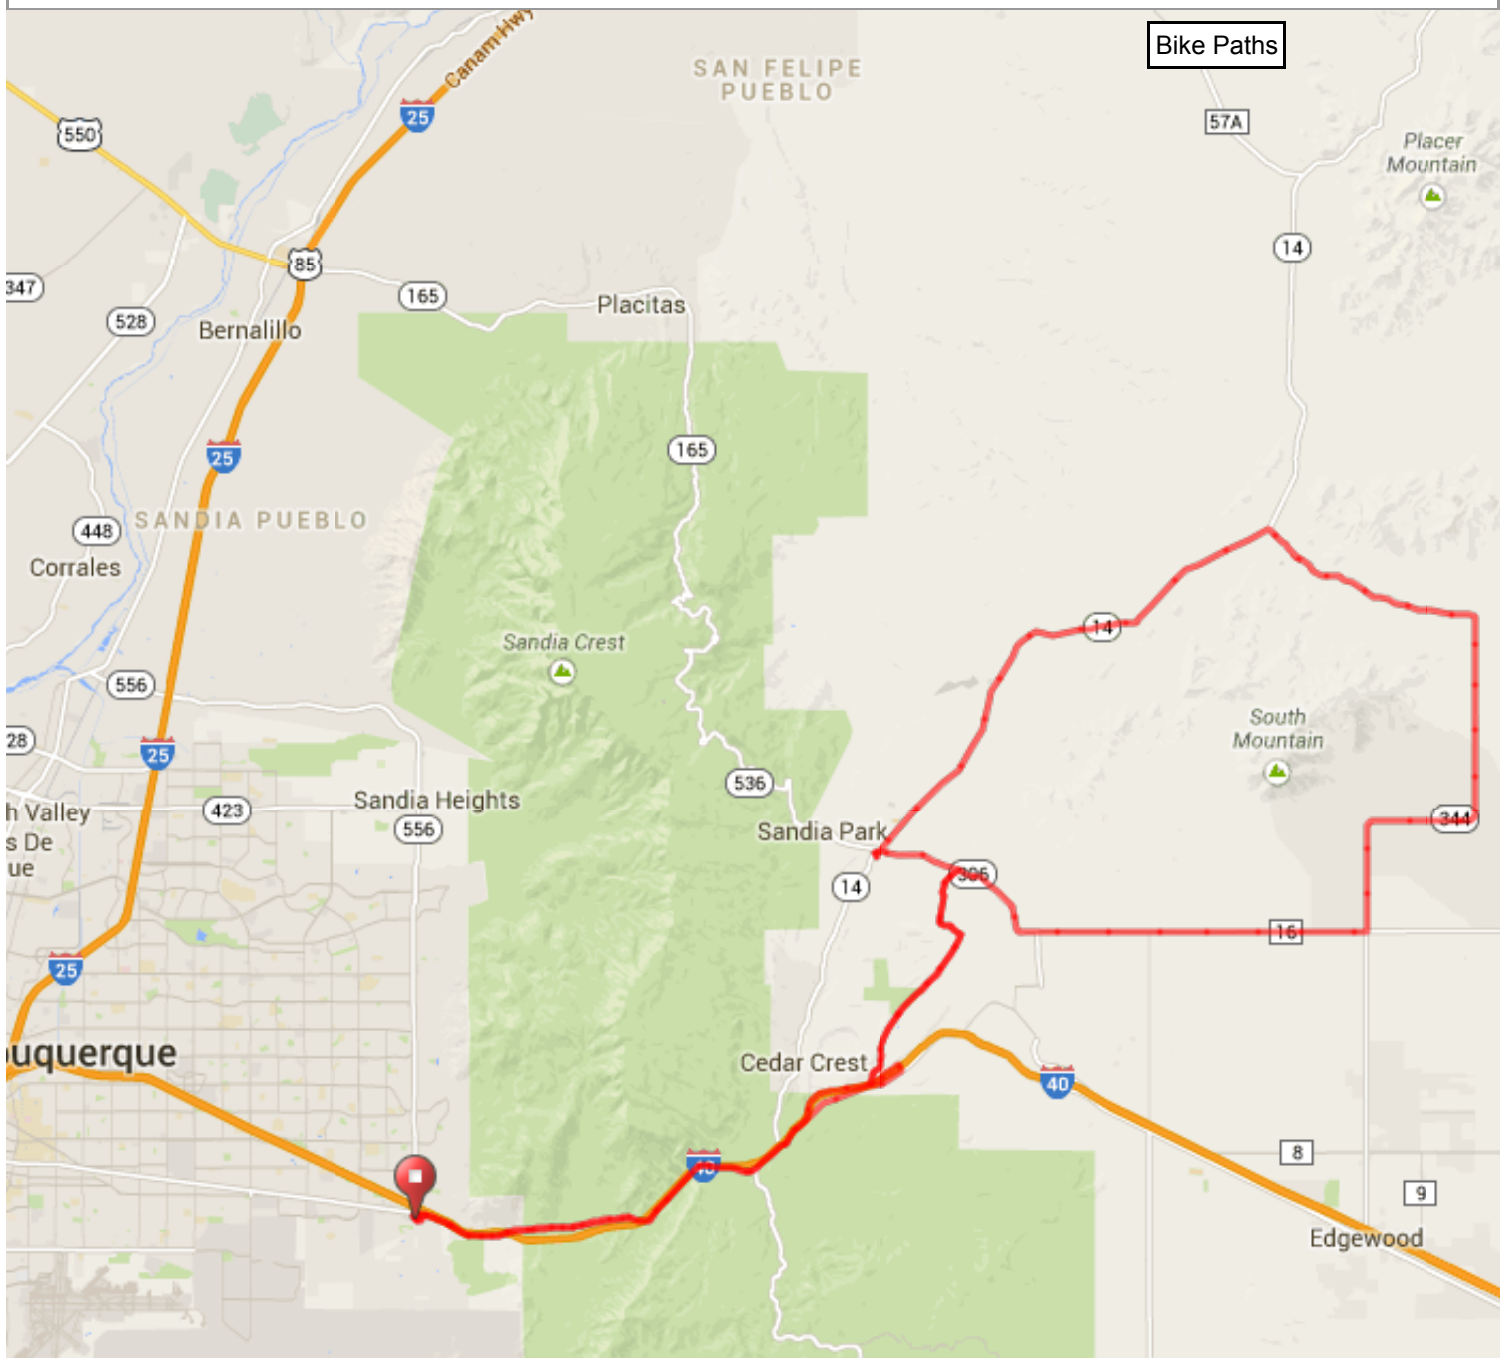

East Mountain Whirl

62.2 mi, +3851 / -3857 ft

Google

5 km

Map | Report a map error