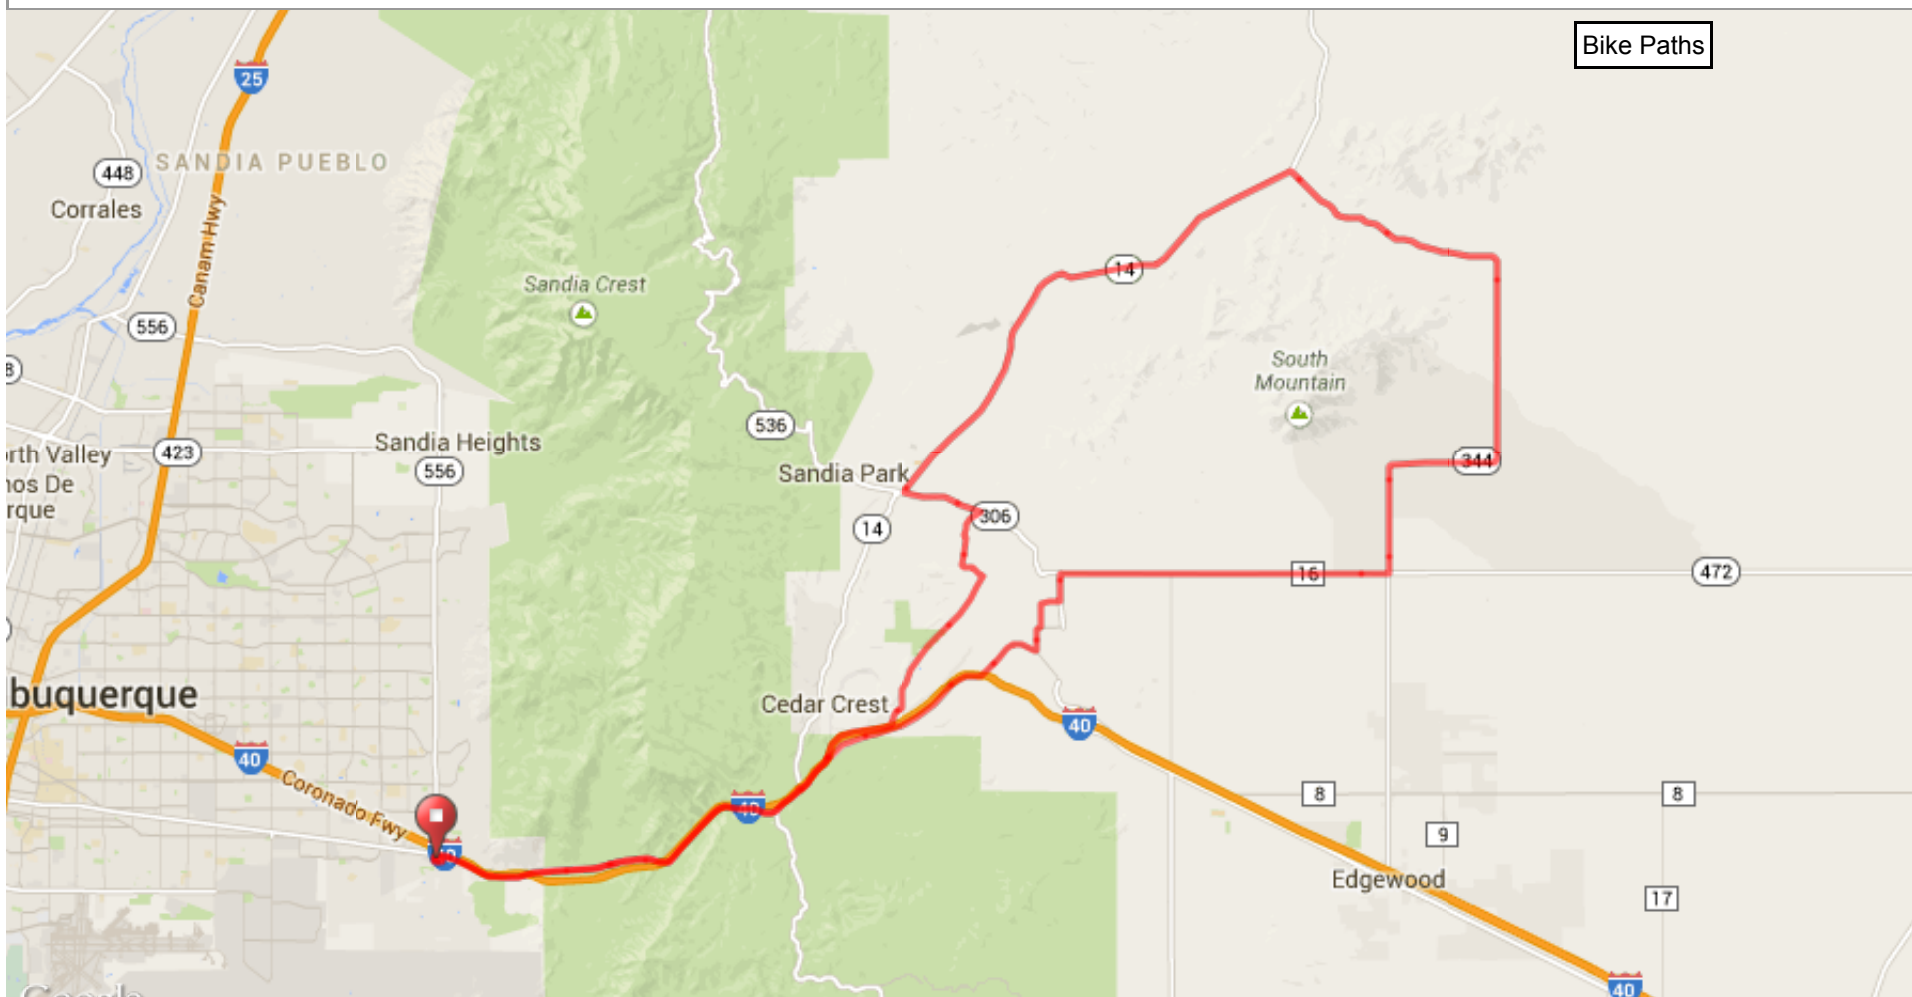

# East Mountain Whirl with Climb

58.6 mi, +3543 /-3548 ft

Google 5 km Map dReport a map error