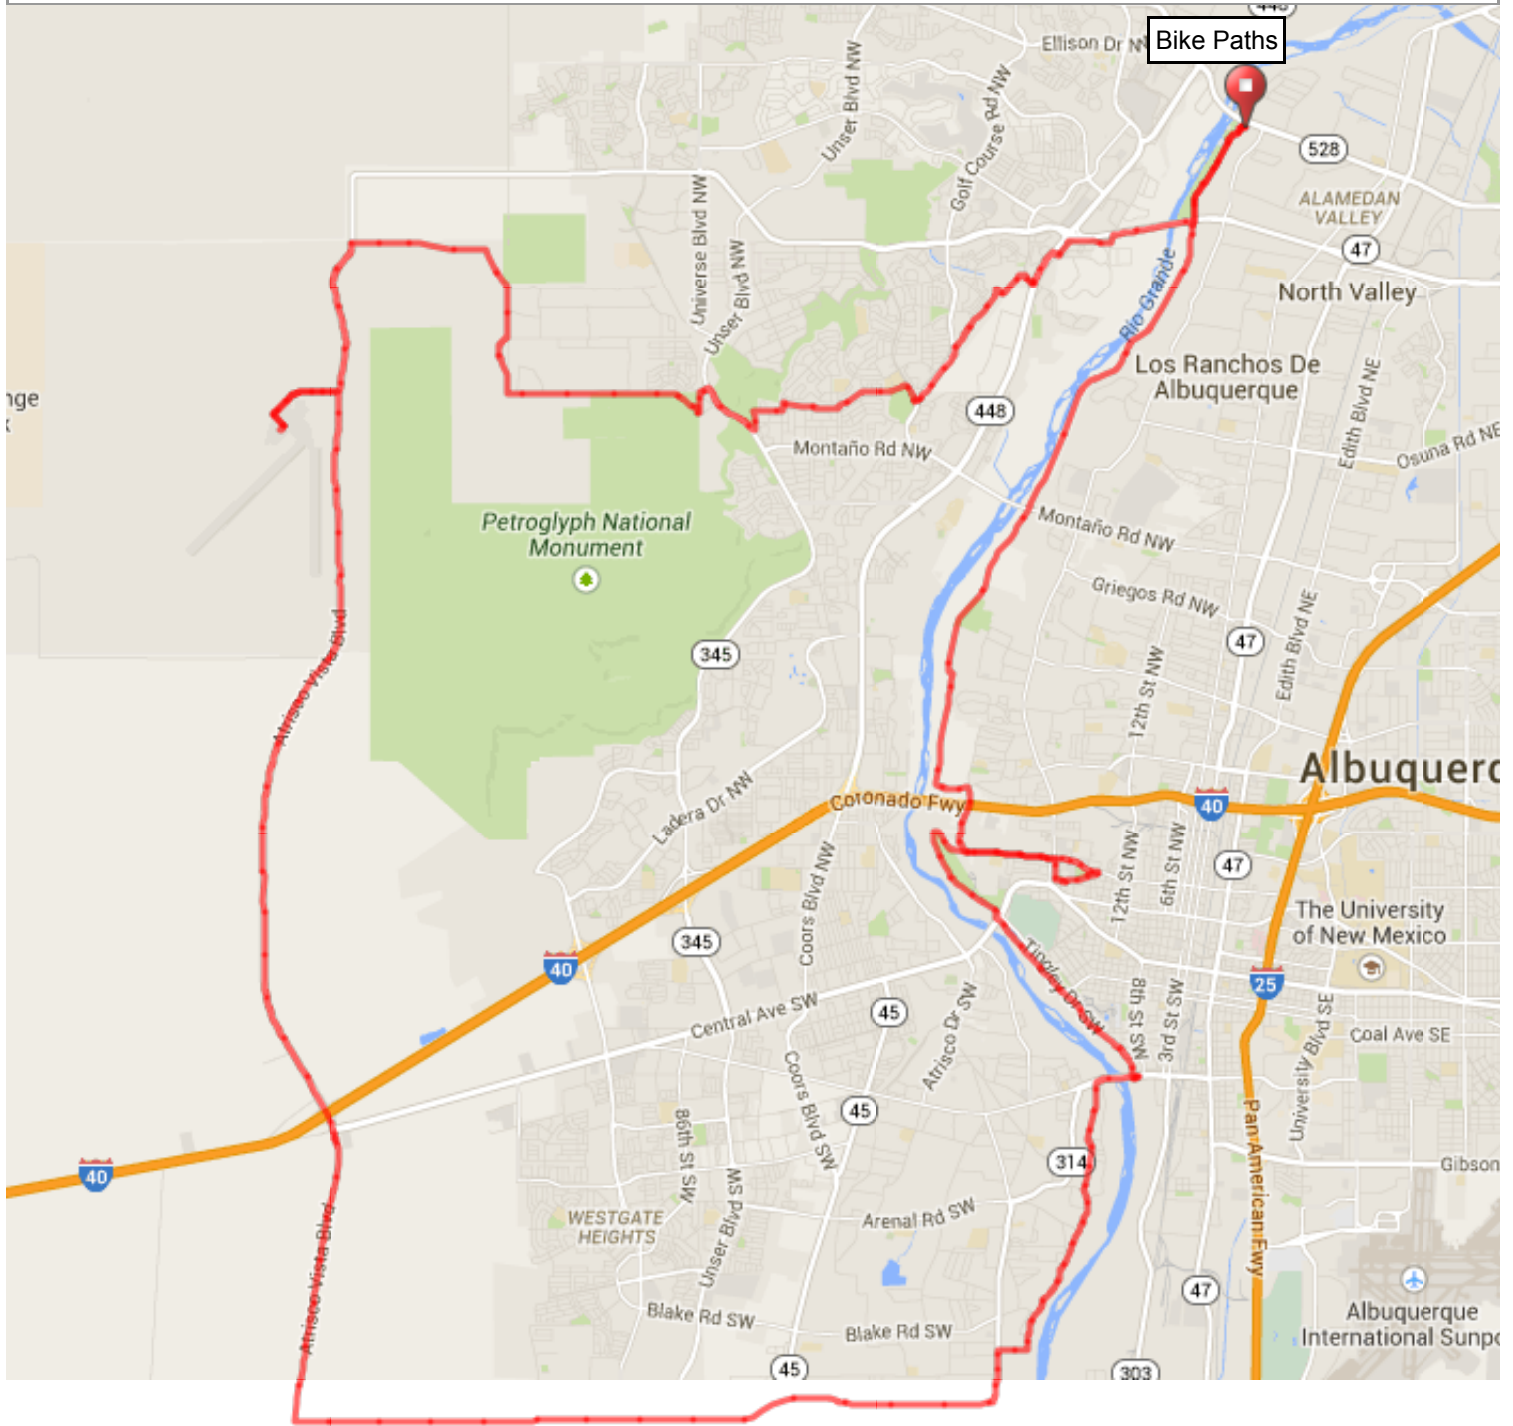

Double Eagle Half Century

49.2 mi, +1108 / -1108 ft

Google

2 km

Map | Report a map error

5636 feet

5285

4931

0.0 4.6 9.2 13.9 18.5 23.1 27.7 32.4 37.0 41.6 46.2 miles

Ride With GPS · <http://ridewithgps.com>