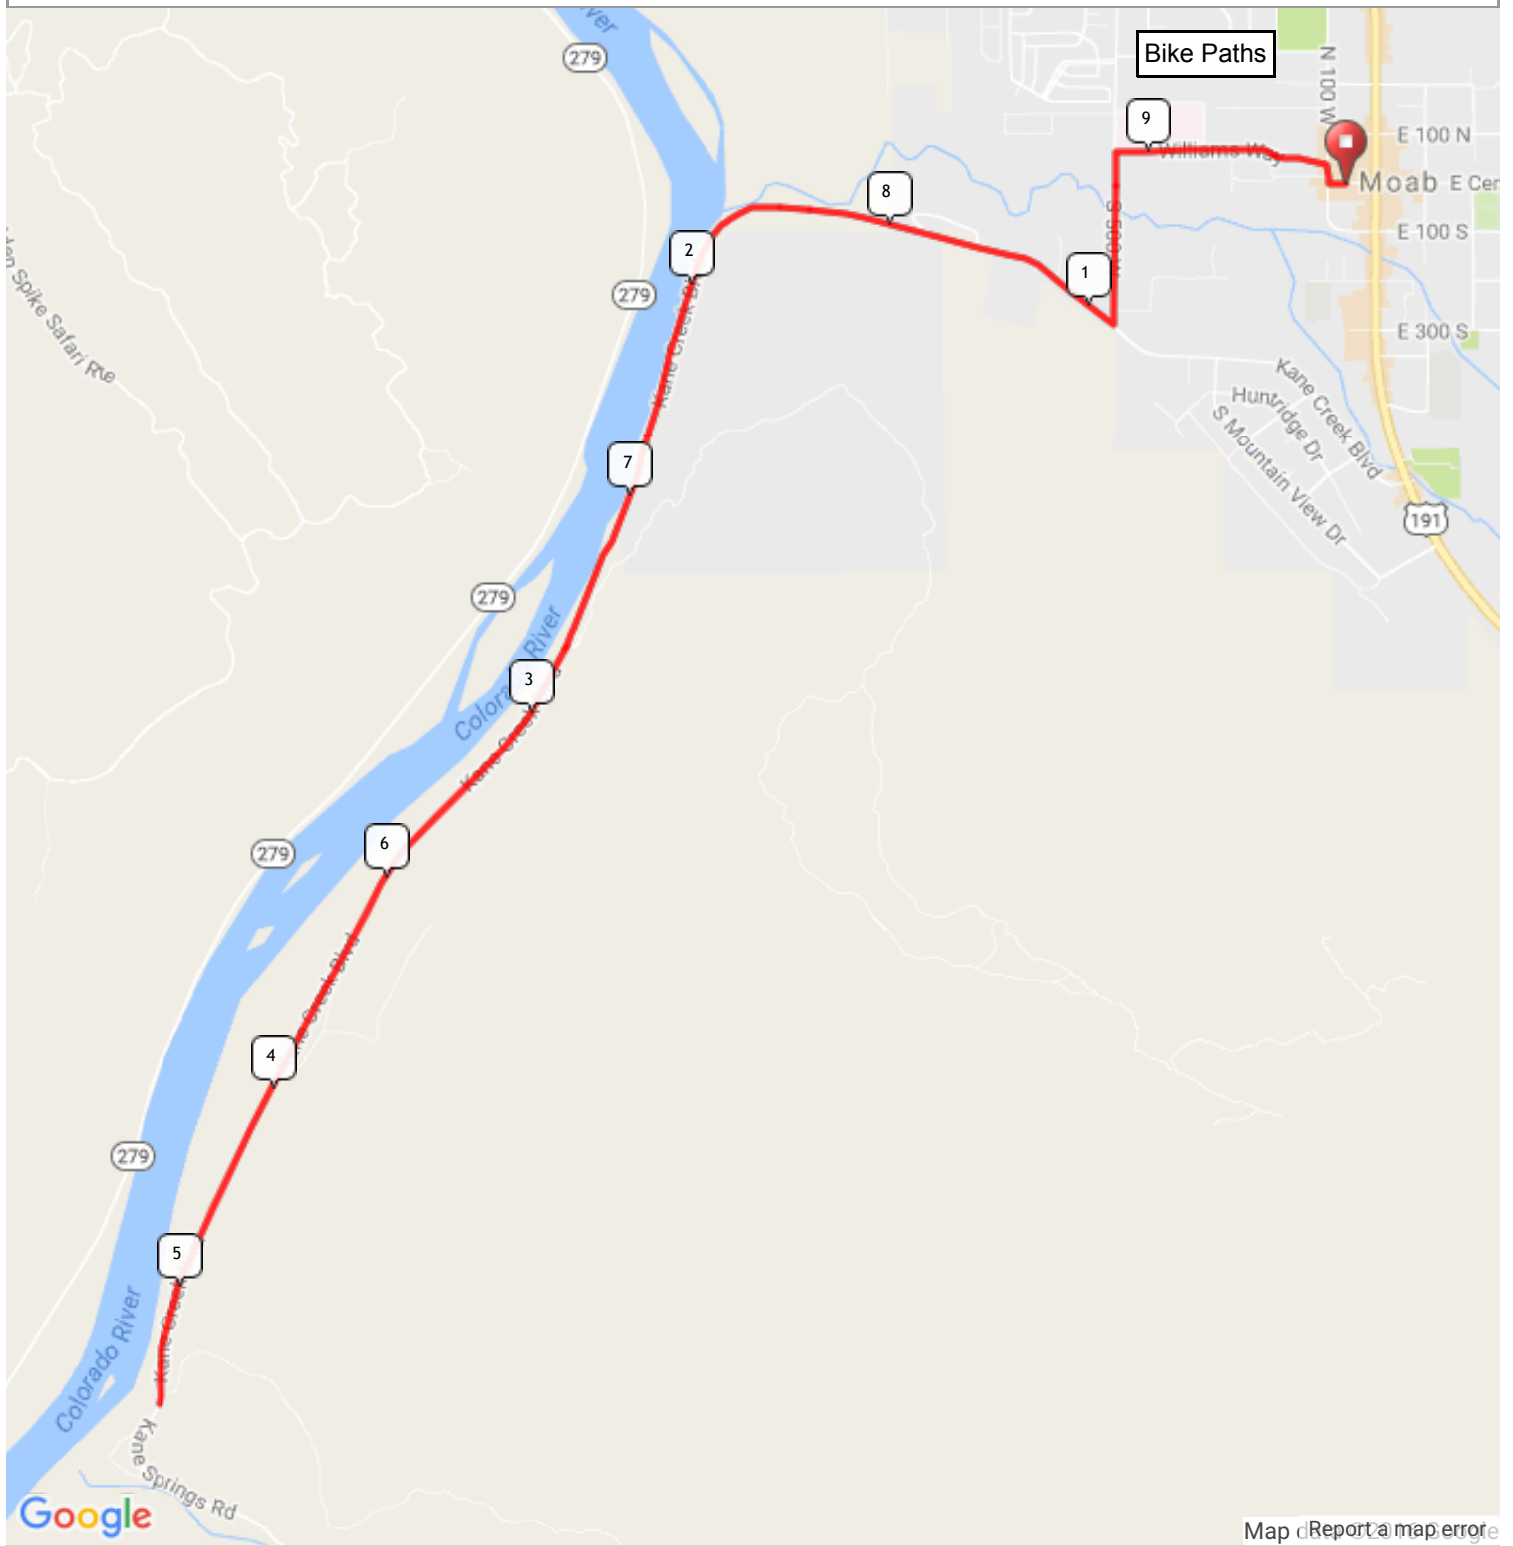

Colorado River Southeast

9.5 mi, +293 /-292 ft

Map | Report a map error