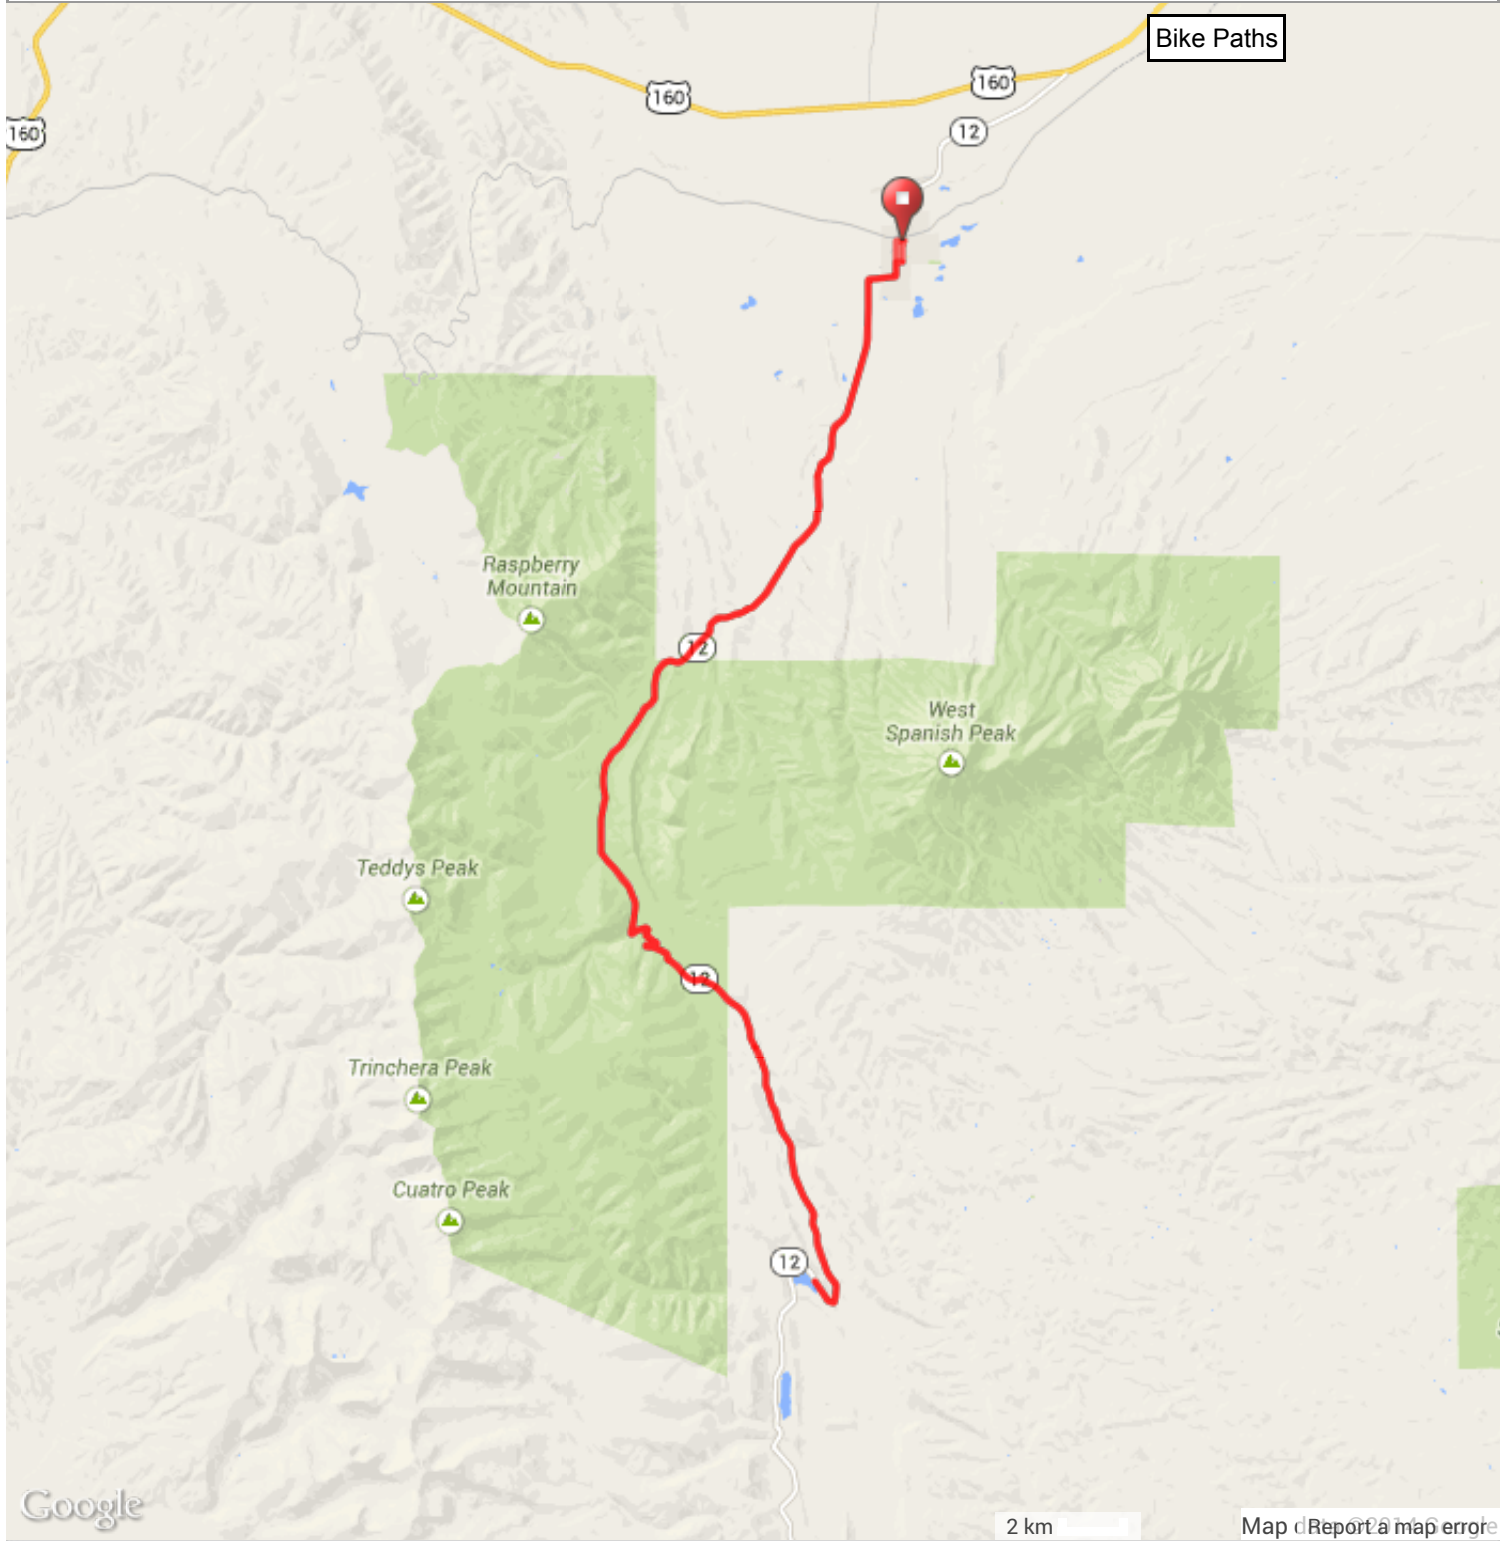

Cucharas Pass Out and Back

48.9 mi, +4951 / -4955 ft

Google

2 km

Map | Report a map error