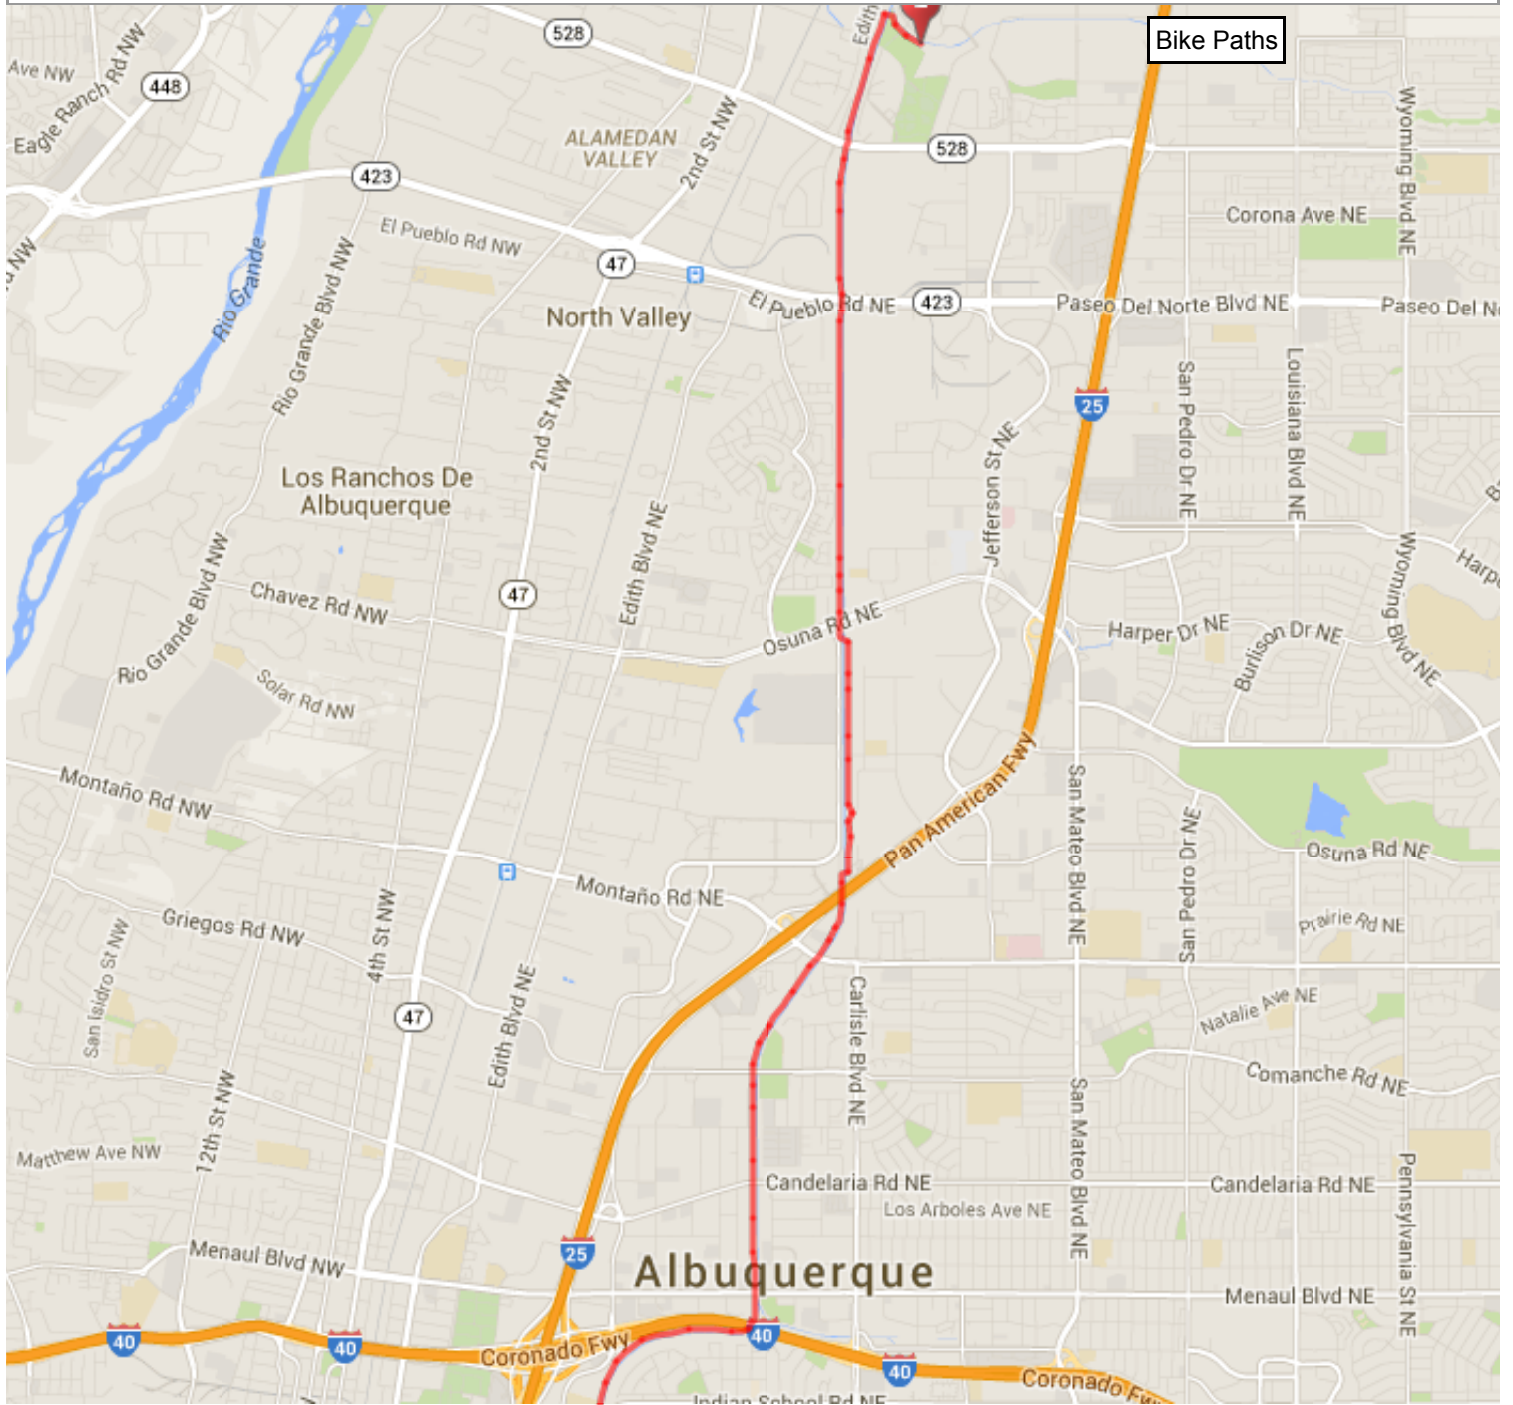

# Balloon Fiesta Park

8.0 mi, +212 / -298 ft

Google

1 km

Map © Report a map error

Ride With GPS · <http://ridewithgps.com>